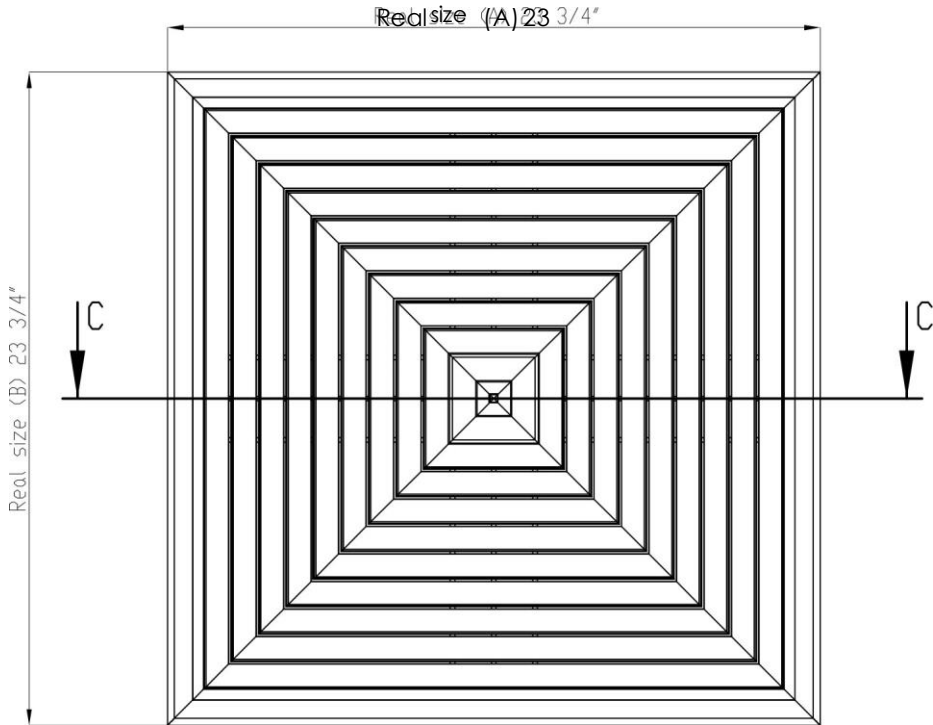

NOTA: Media Real (A)x (B): 23 3/4"x 23 3/4"
diferente a esta consultar con ingeniería

MODEL L-AV-()-F-TB

L-AV-1

L-AV-

2-

180°

L-AV-

2-90°

L-AV-3

(See

L-AV-4

Finish
White (Standard)
Other colors (Optional)

Note: Available

Dimensions are in inches

Submittal

MODEL L-JSK-TB

L

180

L

Finish

White (Standard)
then colors (optional)

Note Available (A)x(B) 24 x 24