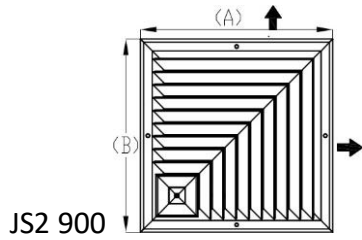

NOTA: Media Real (A)x (B): 23 3/4"x 23 3/4"
diferente a esta consultar con ingeniería

MODEL L-AV-()-F-TB

L-AV-1

L-AV-

2-

180°

L-AV-

2-90°

L-AV-3

(See

L-AV-4

Finish
White (Standard)
Other colors (Optional)

Note: Available

Dimensions are in inches

Submittal

MODEL L-JSK-TB

L

180

L

Finish

White (Standard)
then colors (optional)

Note Available (A)x(B) 24 x 24