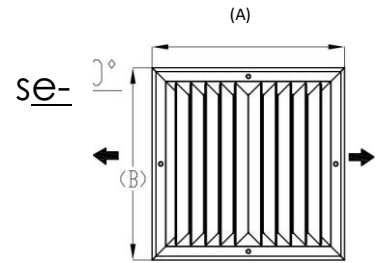

Submittal

MODEL L-JSK-TB

L

180

L

Finish