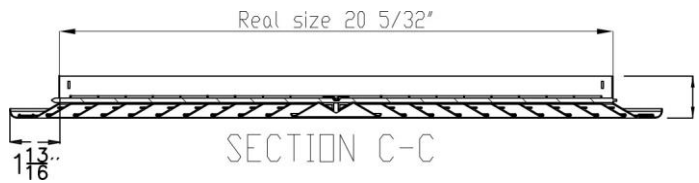

NOTA: Media Real (A)x (B): 23 3/4"x 23 3/4"
diferente a esta consultar con ingeniería

MODEL L-AV-()-F-TB

L-AV-1

L-AV-

2-

180°

L-AV-

2-90°

L-AV-3

(See

L-AV-4

Finish
White (Standard)
Other colors (Optional)

Note: Available

Dimensions are in inches

Submittal

MODEL L-JSK-TB

L

180

L

Finish

White (Standard)
then colors (optional)

Note Available (A)x(B) 24 x 24