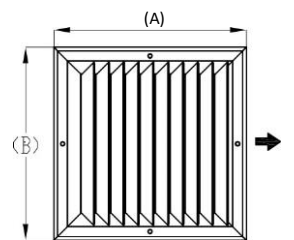

Submittal

MODEL L-JSK-TB

L

180

L

Finish