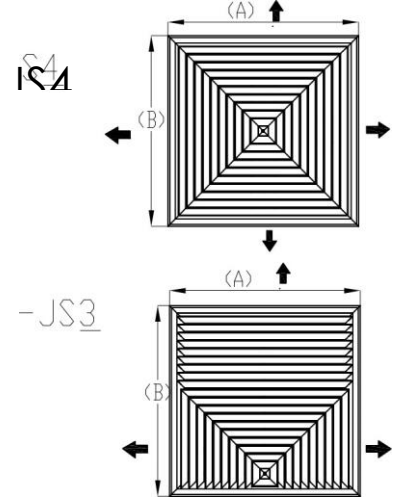

NOTA: Media Real (A)x (B): 23 3/4"x 23 3/4"
diferente a esta consultar con ingeniería

MODEL L-AV-()-F-TB

L-AV-1

L-AV-

2-

180°

L-AV-

2-90°

L-AV-3

(See

L-AV-4

Finish
White (Standard)
Other colors (Optional)

Note: Available

Dimensions are in inches

Submittal

MODEL L-JSK-TB

L

180

L

Finish

White (Standard)
then colors (optional)

Note Available (A)x(B) 24 x 24